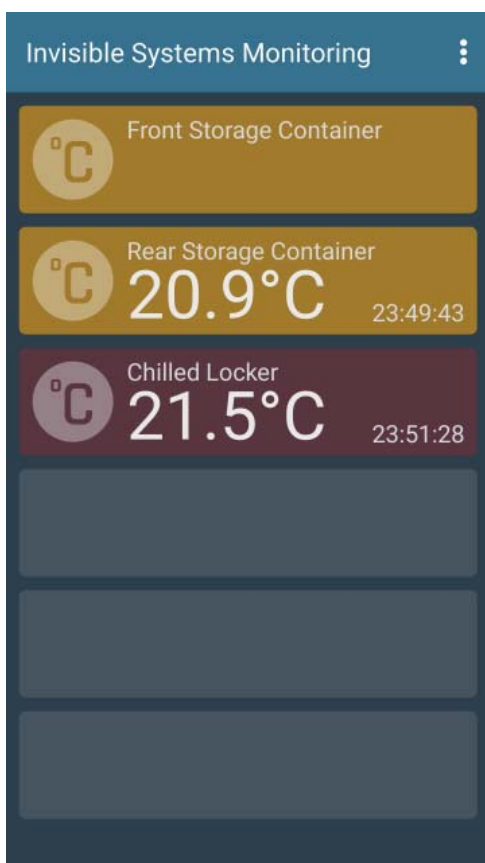

## Mobile Compliance Monitor

The mobile compliance monitor works with the range of ULTRA RF temperature transmitters. It enables distribution companies that have a need to monitor temperatures of their goods in transit to have peace of mind by the driver being able to view temperatures wirelessly and be alerted to alarms in the event of exceptions.

The system comprises of wireless RF temperature transmitters, in various forms, that communicate to a receiver in the drivers area, that in turn sends data to any Android mobile device via Bluetooth. In the event of an exception the Android device displays the temperatures as in alarm, both visually and audibly, thus enabling corrective action to avoid stock loss.

Data can be downloaded from the mobile device for traceability.

Options:

- Wide range of RF temperature transmitters
- Android mobile display with dashboard mounts
- Cellular GPS gateway with Realtime Online web reporting, alerts and GPS tracking (coming soon)